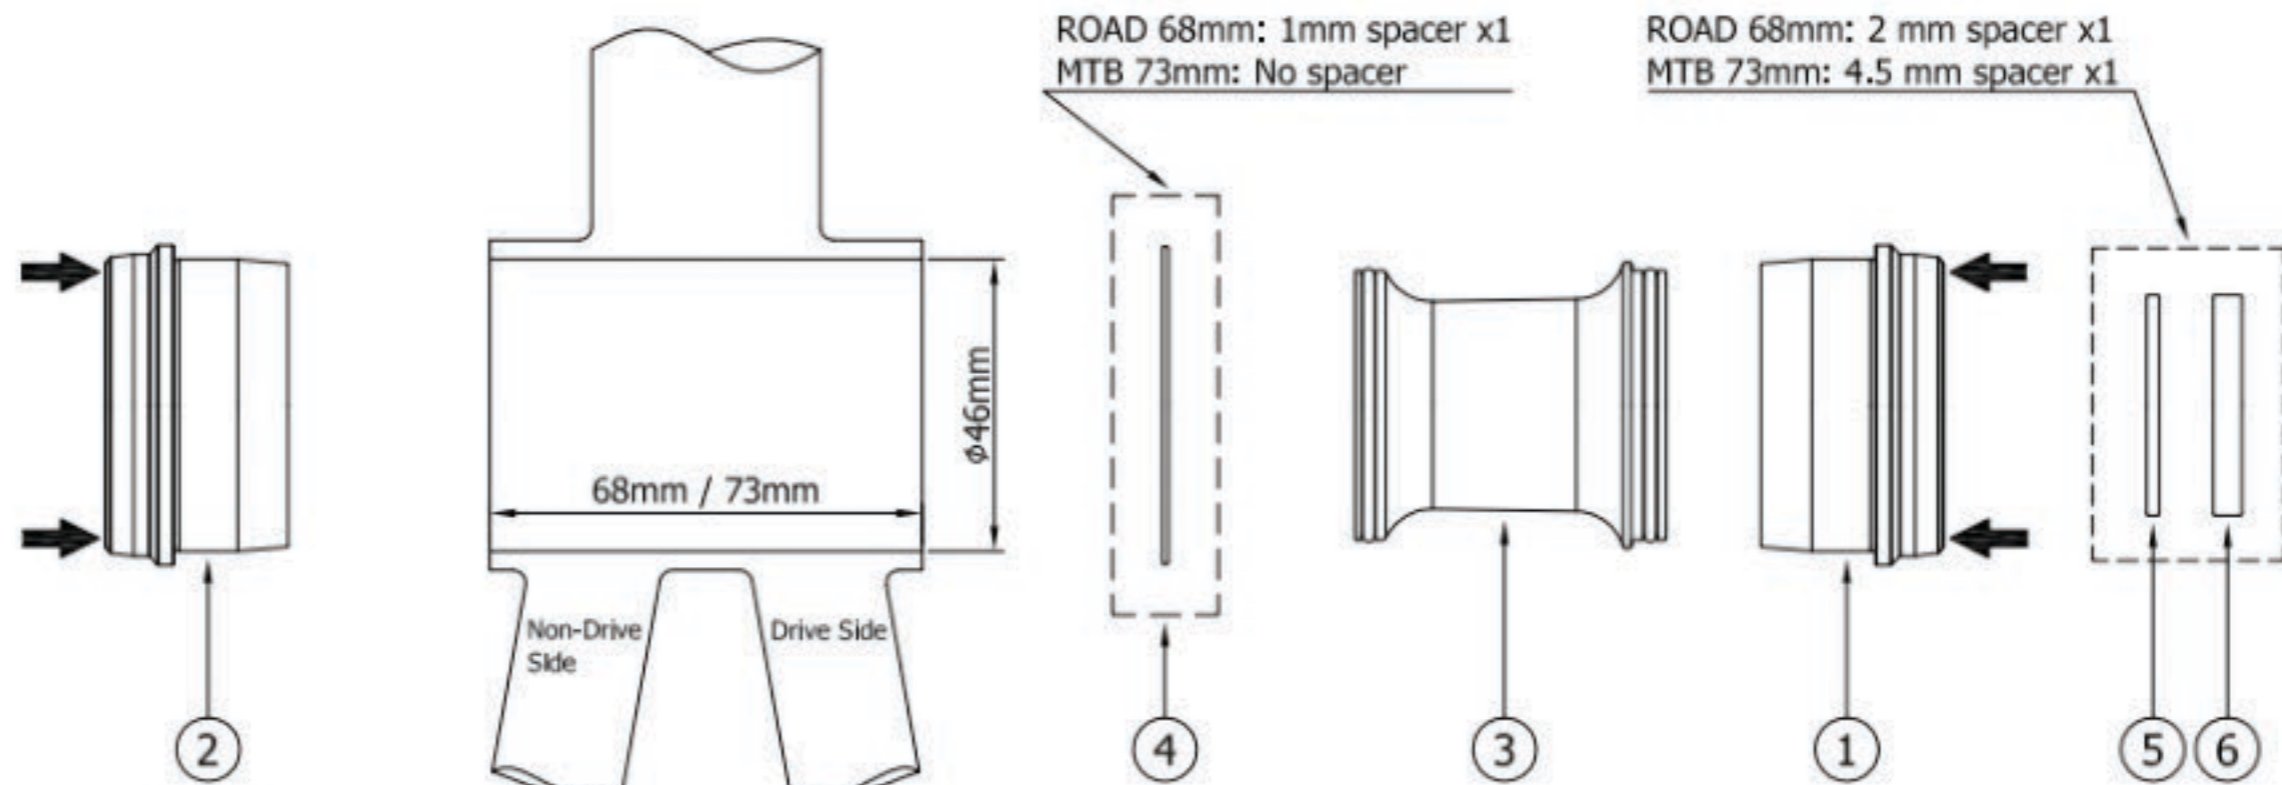

SRAM DUB ROAD / MTB CRANKSET

UBERBIKE

No.	Description	Q'ty
1	Right Cup	1
2	Left Cup	1
3	Sleeve	1
4	1mm Spacer	1
5	2mm Spacer	1
5	4.5mm Spacer	1

Notice:

Only apply pressure to flange when installing to prevent bearing damage.

ROAD FRAME $\phi 46-68\text{mm}$ / MTB FRAME $\phi 46-73\text{mm}$